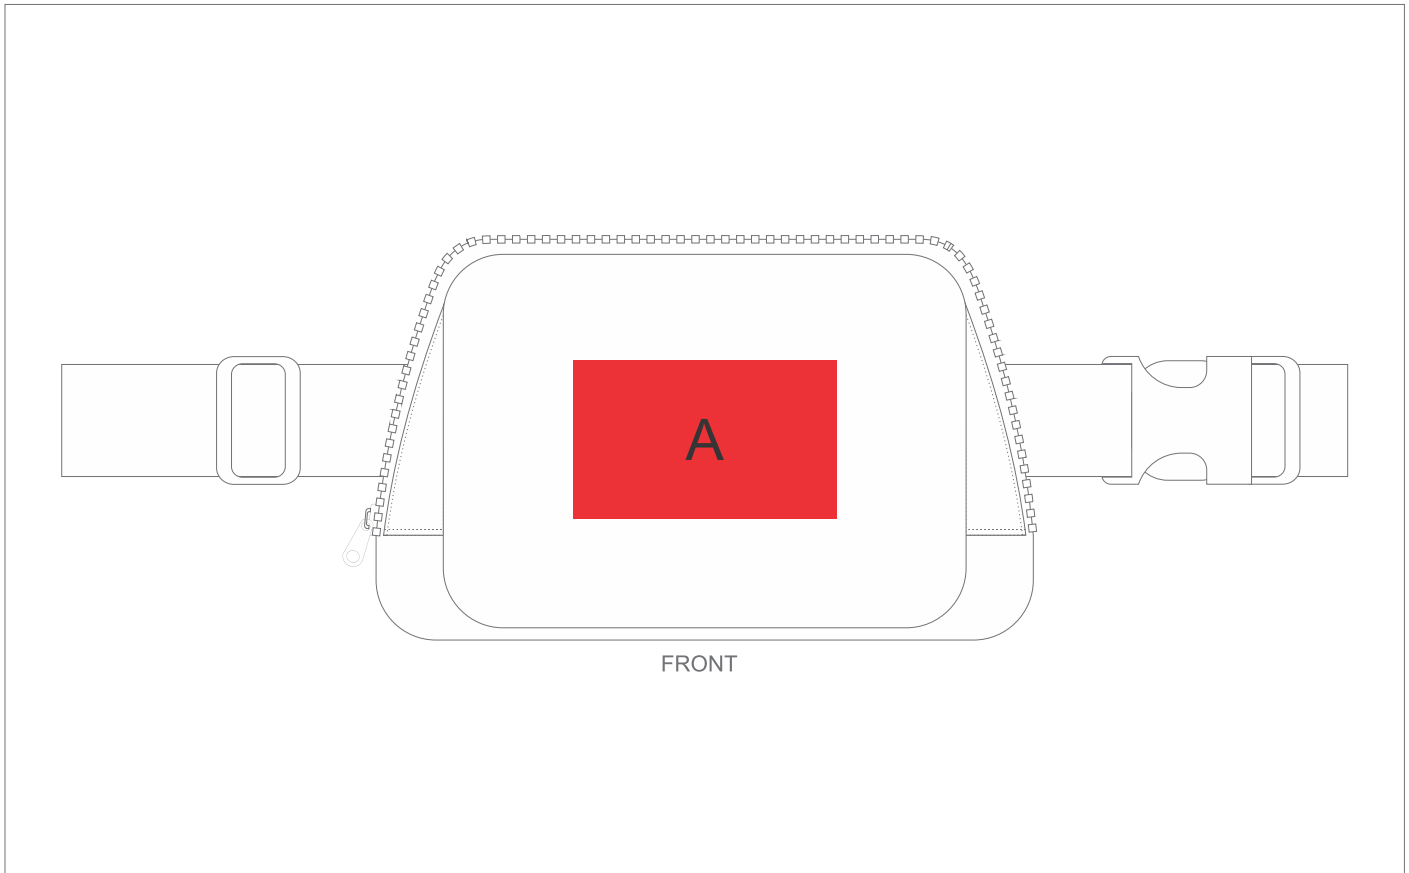

BG-EE-429-B

Eva & Elm Saturn Waist Bag

Need to know:

Branding Qty: Min:1, Max:800

Branding Options:

Position A

1. Screen Print (SA)

1

Size: 110mm wide x 60mm high